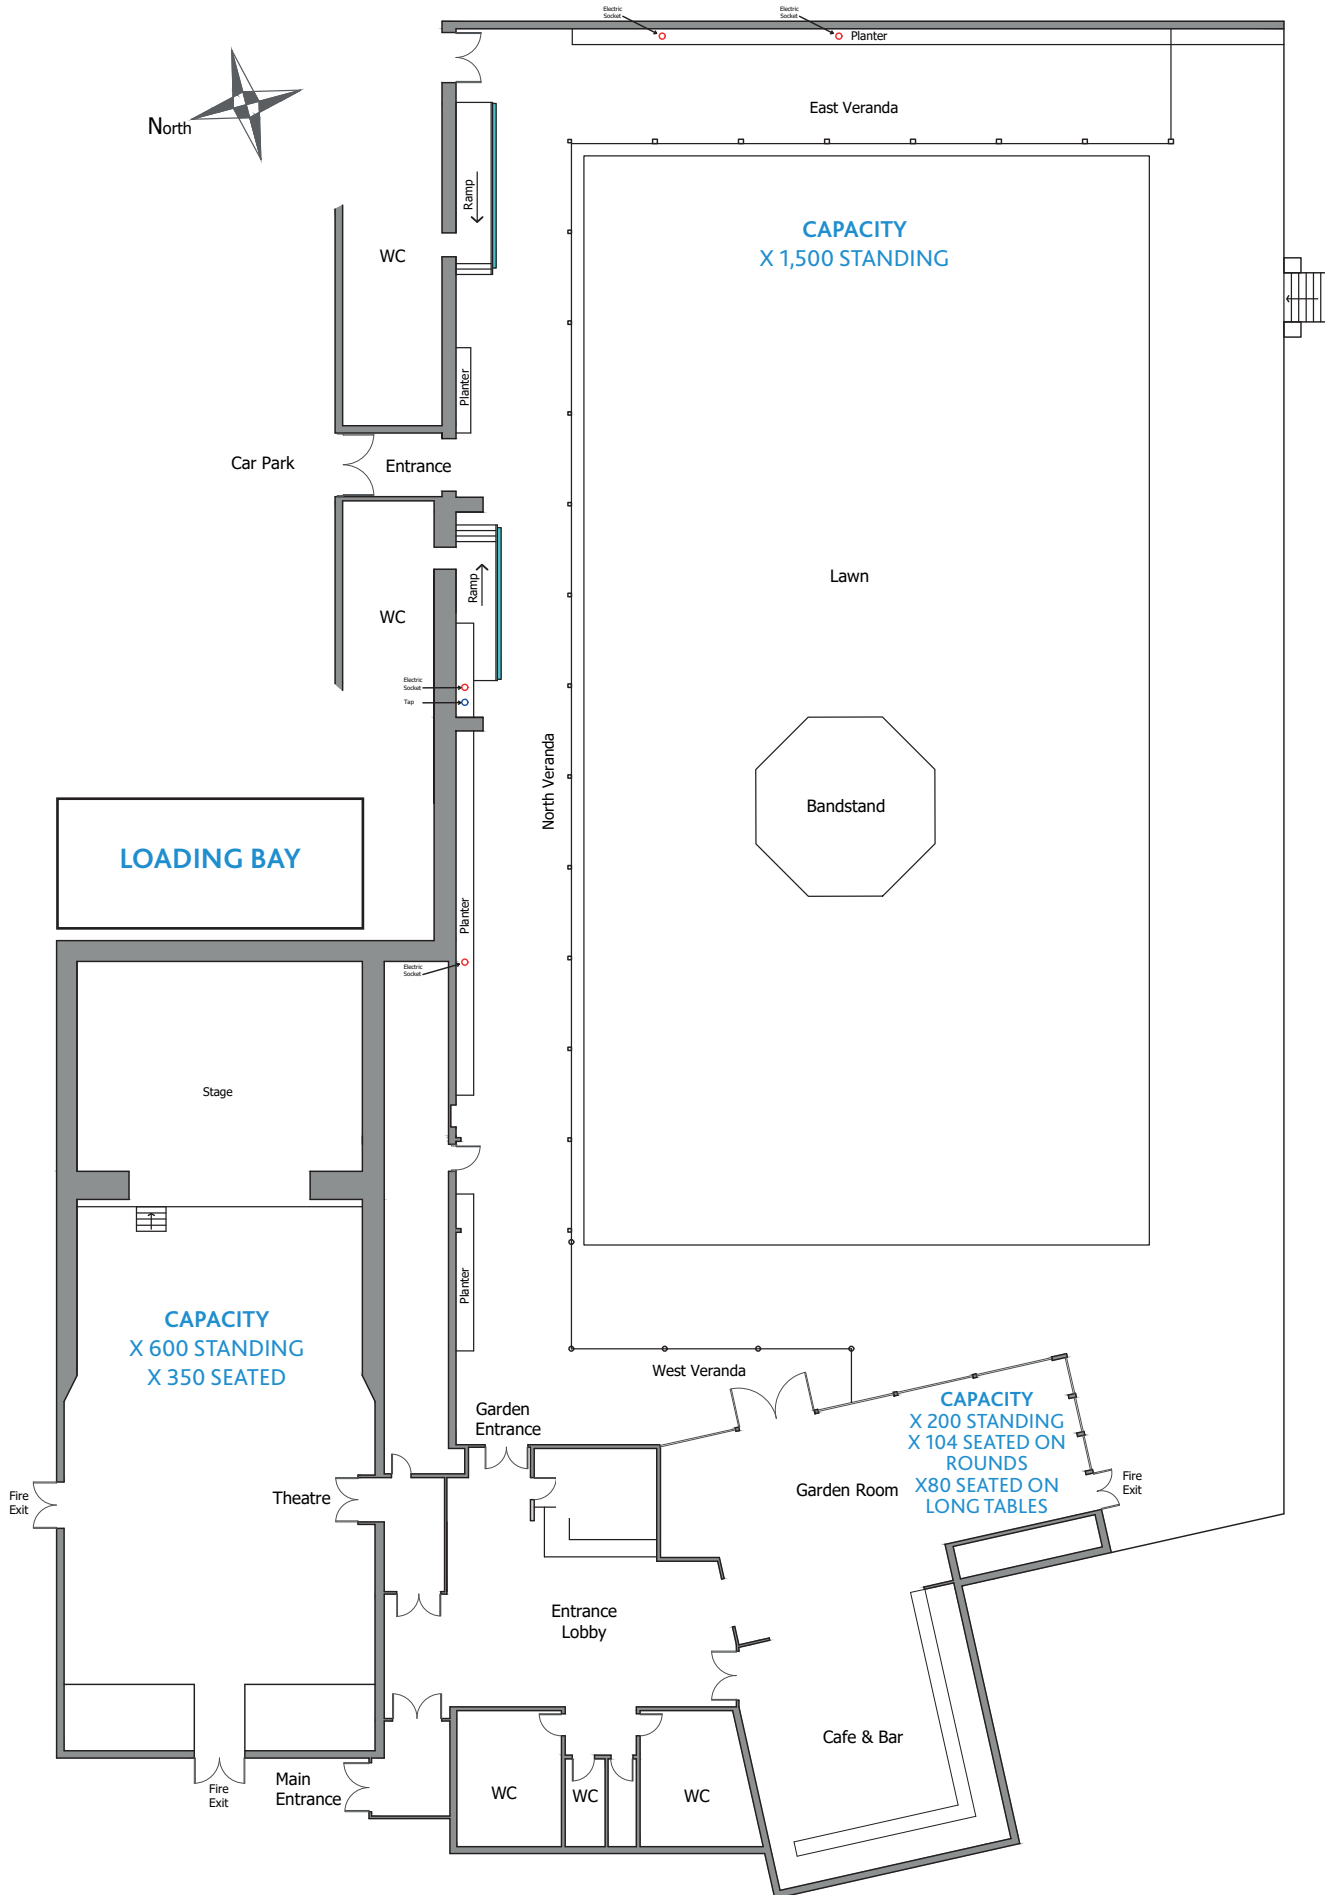

FLOOR PLAN

Princess Pavillion
Scale 1:200