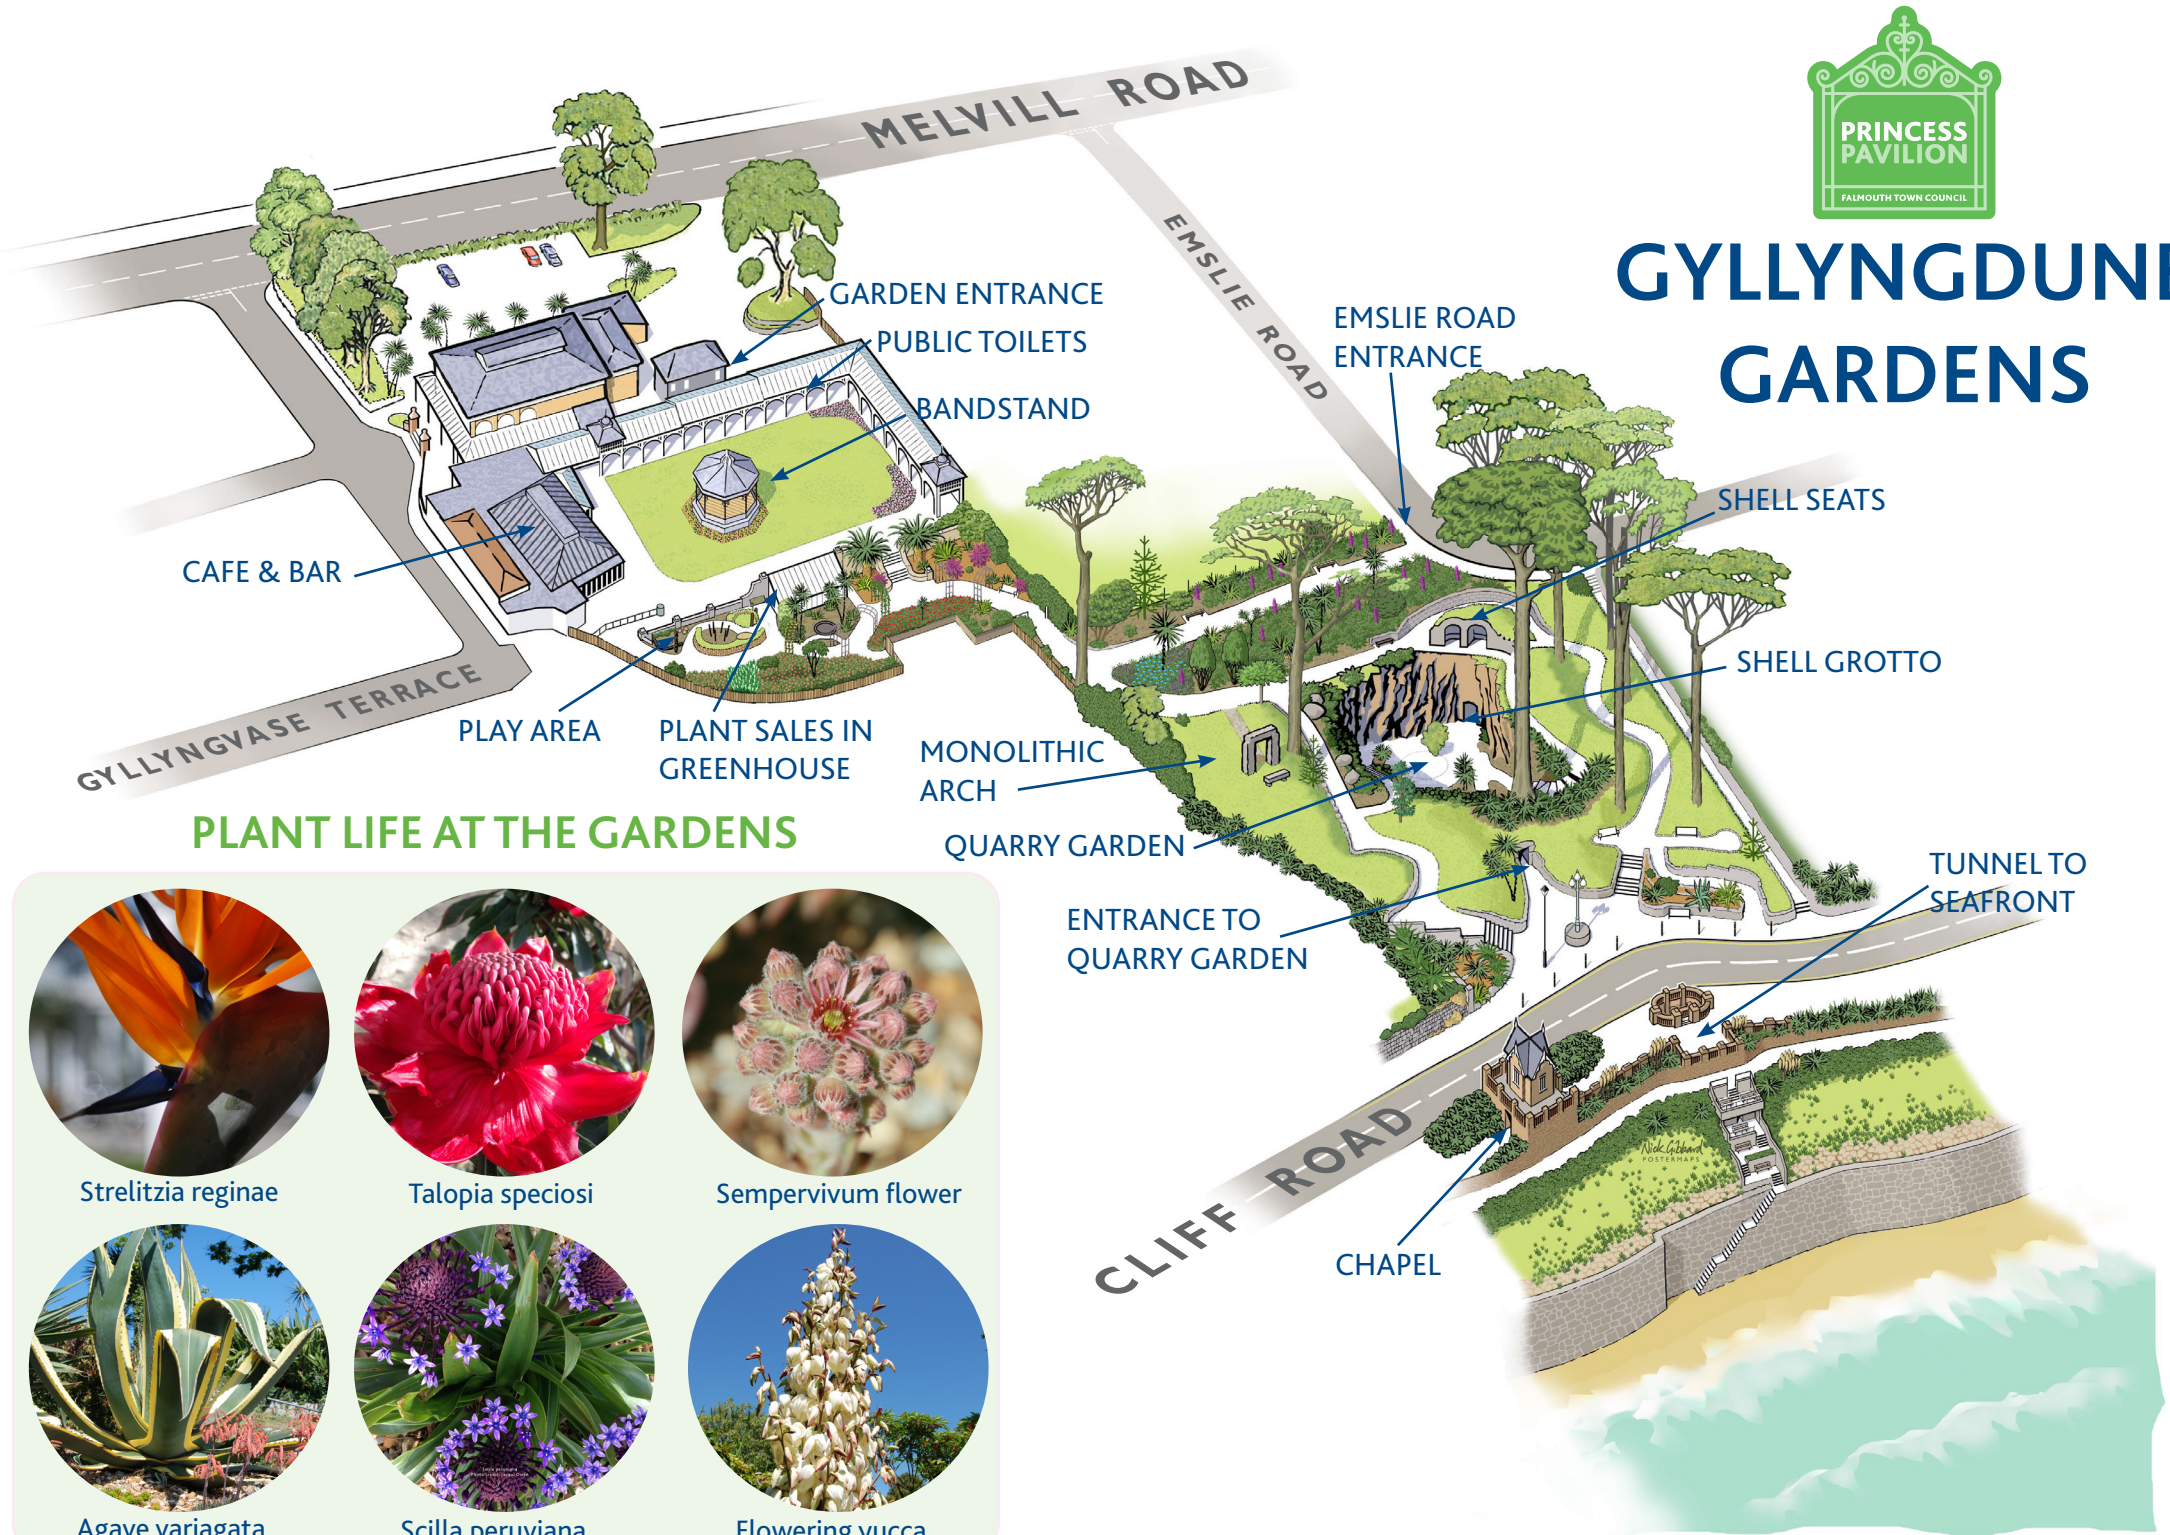

GYLLYNGDUNE GARDENS

PLANT LIFE AT THE GARDENS

Strelitzia reginae

Talopia speciosi

Sempervivum flower

Agave variagata

Scilla peruviana

Flowering yucca