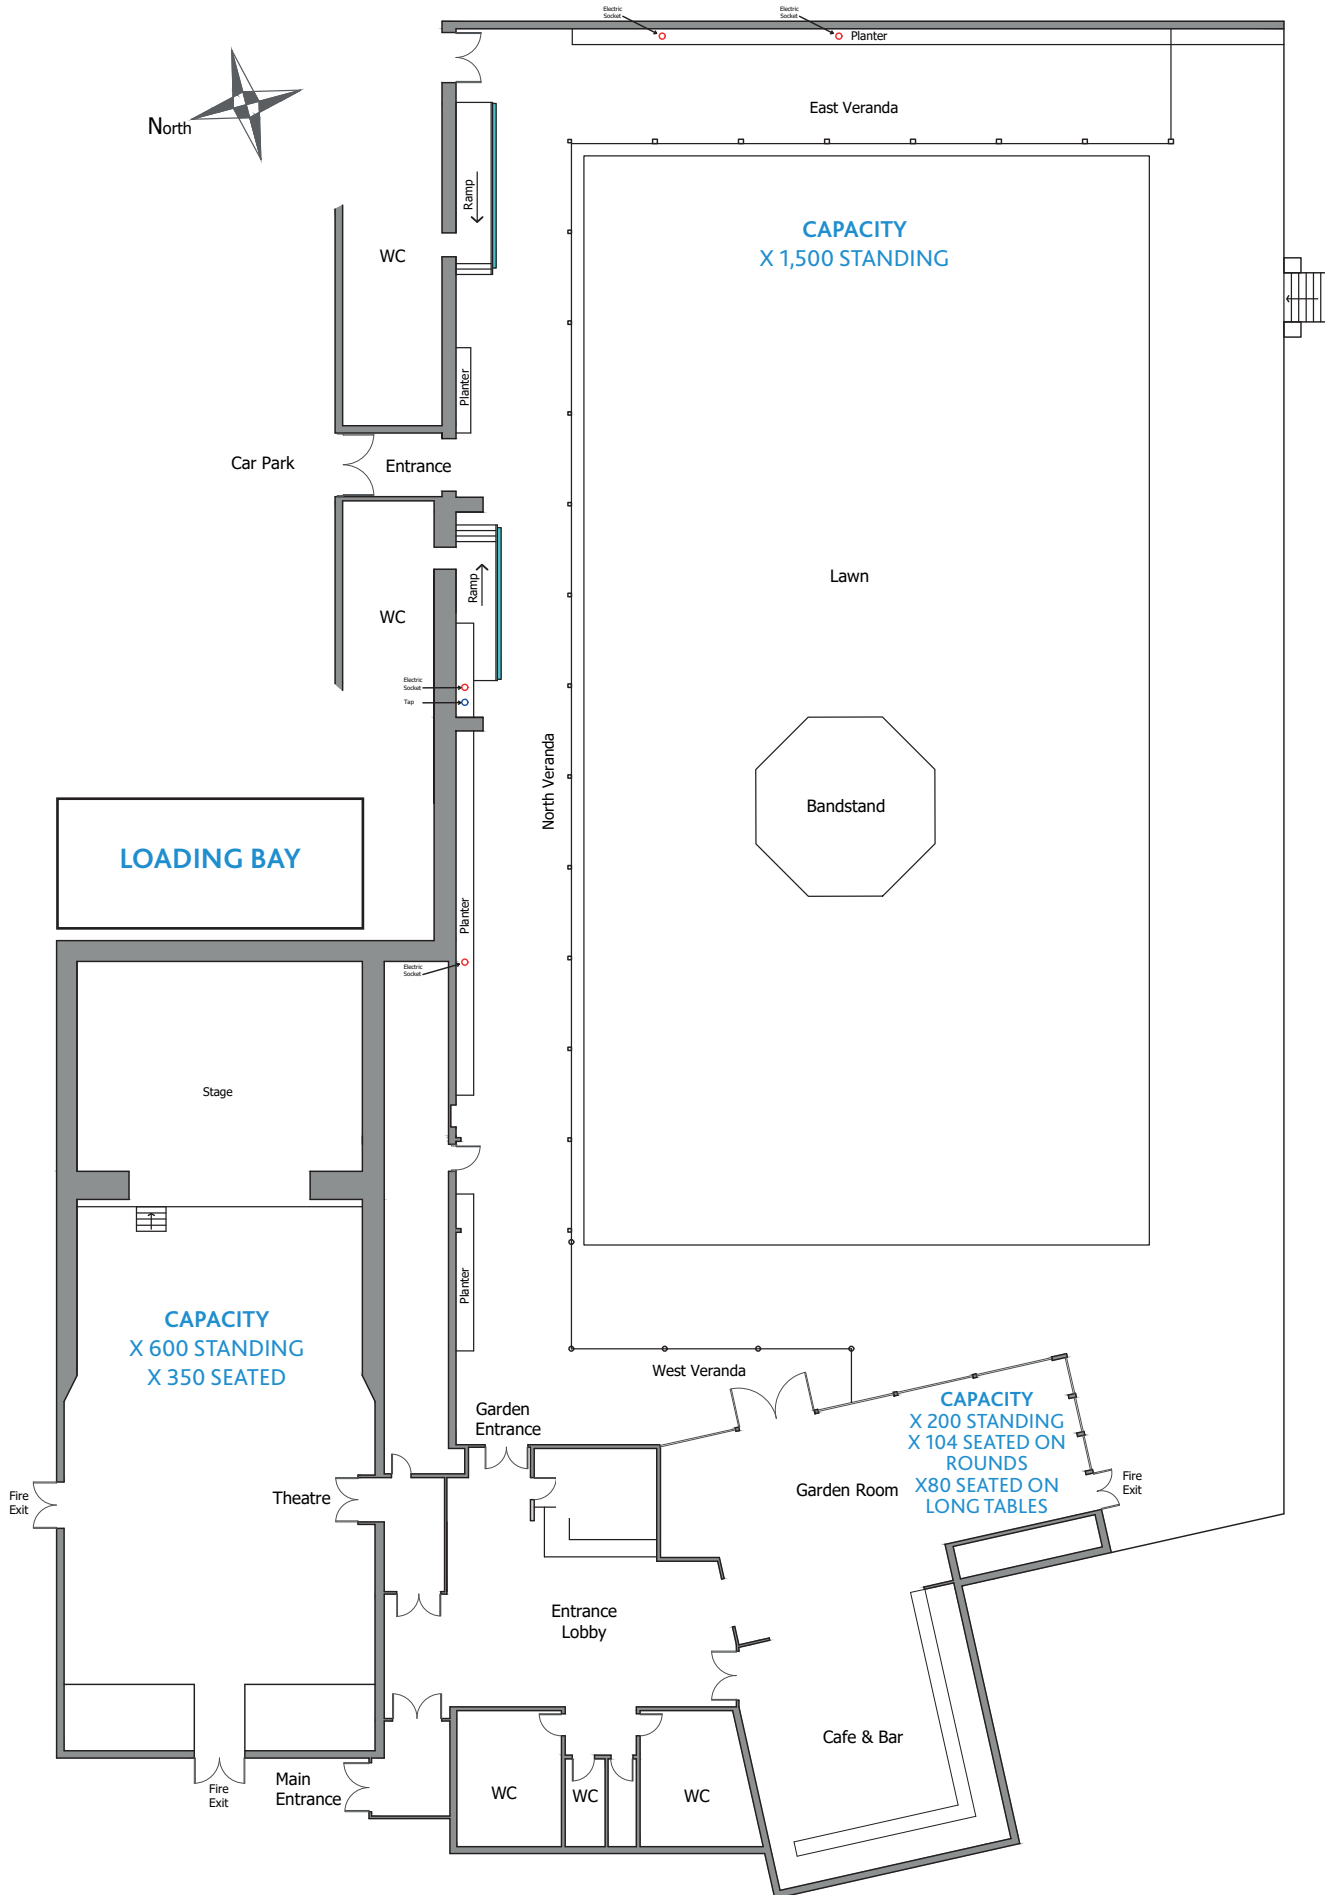

CAPACITIES

X 200 standing
x104 seated at round tables, 8 people per table
x 80 seated at long tables

GET IN TIME

Available from 5pm - 11pm.

THE GARDEN ROOM & BAR

CAPACITIES

X 300 standing
Seated capacities as above.

GET IN TIME

Available from 5pm - 11pm.

THE THEATRE

CAPACITIES

X 600 standing
X 360 seated - 180 on the rake and 180 on the flat floor
x 176 seated at round tables, 8 people per table

GET IN TIME

Available from 10am - 2pm or from 2pm - 11pm.

DRESSING ROOMS

There are three dressing rooms adjacent to the stage. They can be used to get ready or to meet with your registrar before your service.

Dressing Room 1 - 7m x 4m

Dressing Room 2 - 6m x 4m. Has a private toilet and shower facilities.

Dressing Room 3 - 6m x 4m. Has a private toilet and an accessible shower.

There is a refrigerator in each dressing room and tea/coffee making facilities.

FLOOR PLAN

Princess Pavillion
Scale 1:200

CONTACT DETAILS